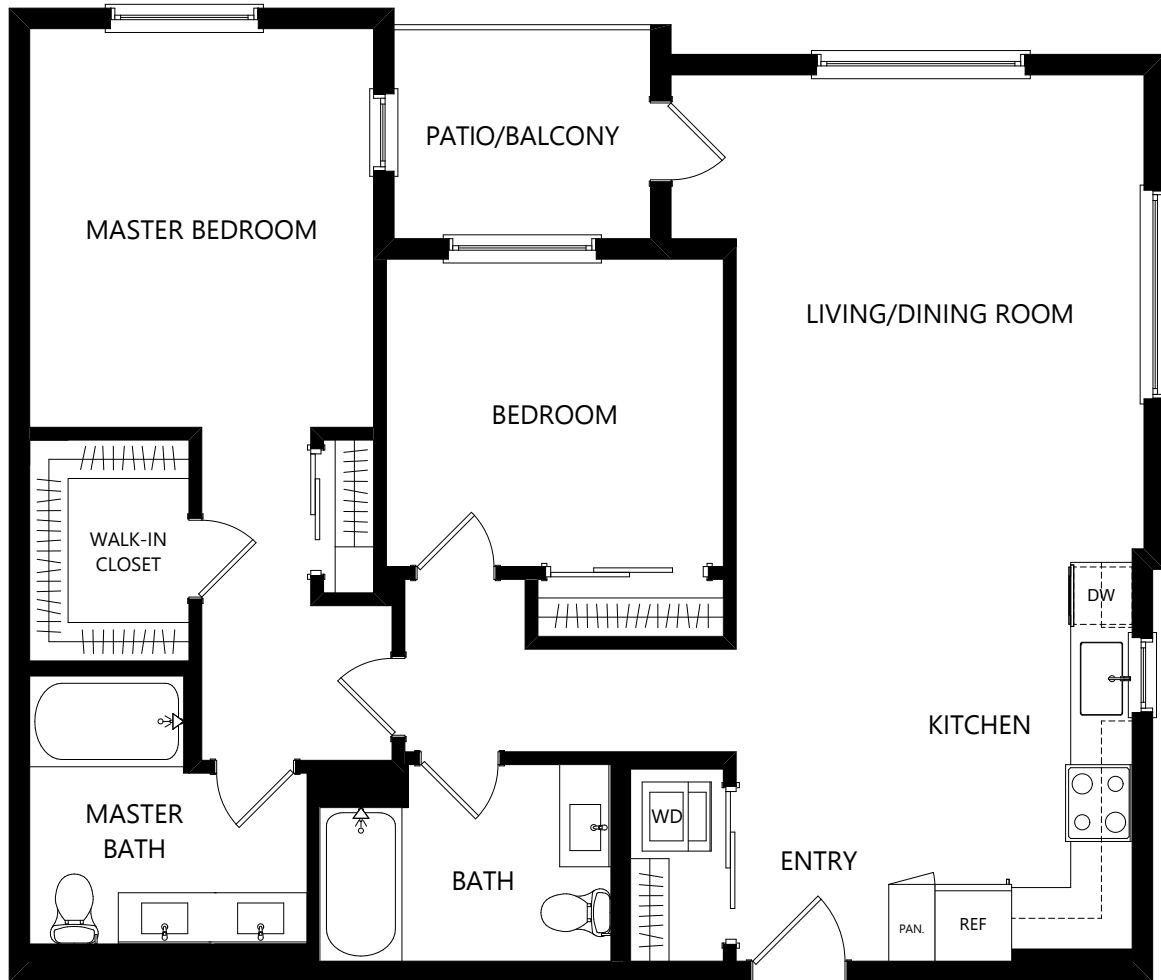

C5

2 BED / 2 BATH

1087

SQ. FT.

THE WEDDINGTON

11058 Chandler Blvd. | Los Angeles, CA 91601

818-862-5067 | www.livetheweddington.com

Floorplans are artist's rendering. All dimensions are approximate. Actual product and specifications may vary in dimension or detail. Not all features are available in every apartment. Prices and availability are subject to change. Please see a representative for details.