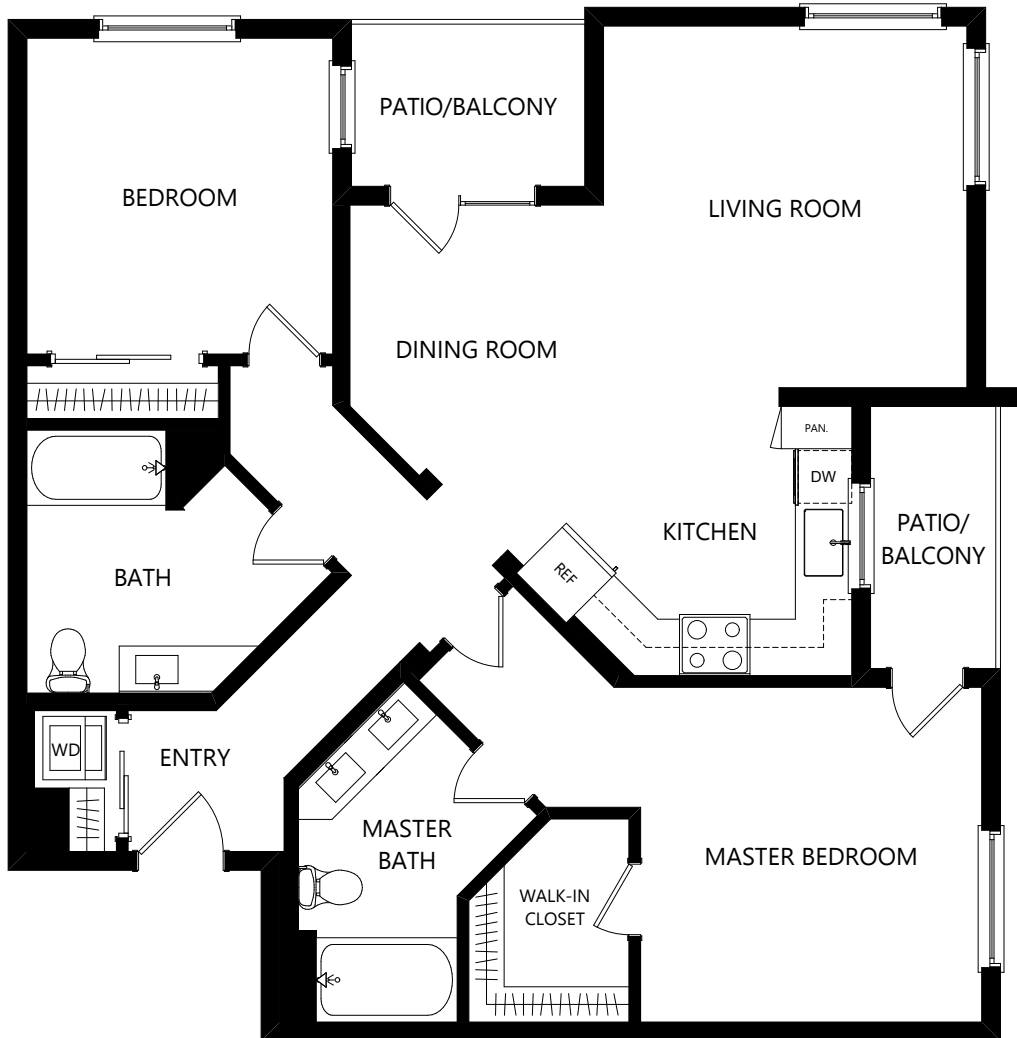

C3

2 BED / 2 BATH

1115-1153

SQ. FT.

THE WEDDINGTON

11058 Chandler Blvd. | Los Angeles, CA 91601

818-862-5067 | www.livetheweddington.com

Floorplans are artist's rendering. All dimensions are approximate. Actual product and specifications may vary in dimension or detail. Not all features are available in every apartment. Prices and availability are subject to change. Please see a representative for details.