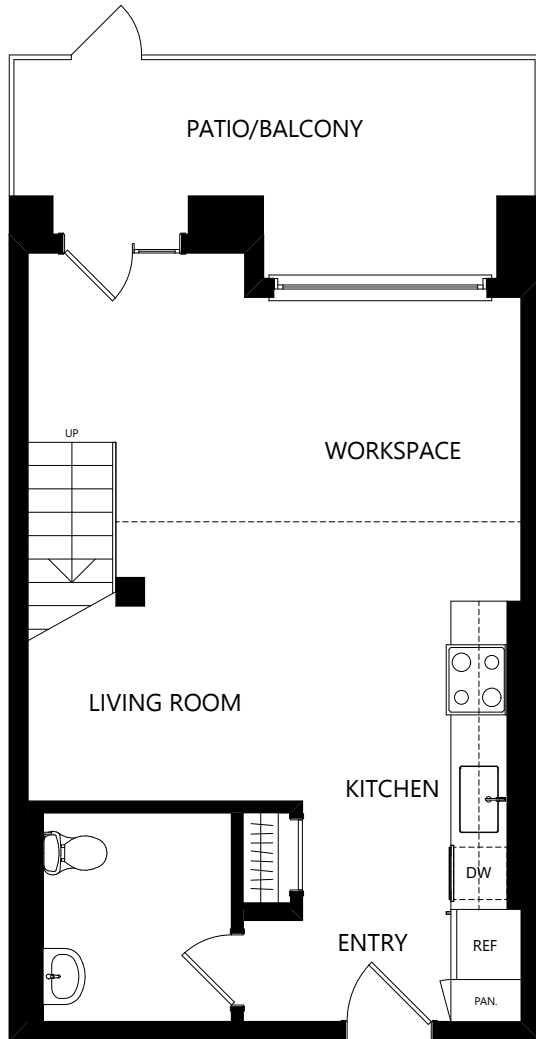

B3

1 BED / 1 BATH

953

SQ. FT.

THE WEDDINGTON

11058 Chandler Blvd. | Los Angeles, CA 91601

818-862-5067 | www.livetheweddington.com

Floorplans are artist's rendering. All dimensions are approximate. Actual product and specifications may vary in dimension or detail. Not all features are available in every apartment. Prices and availability are subject to change. Please see a representative for details.