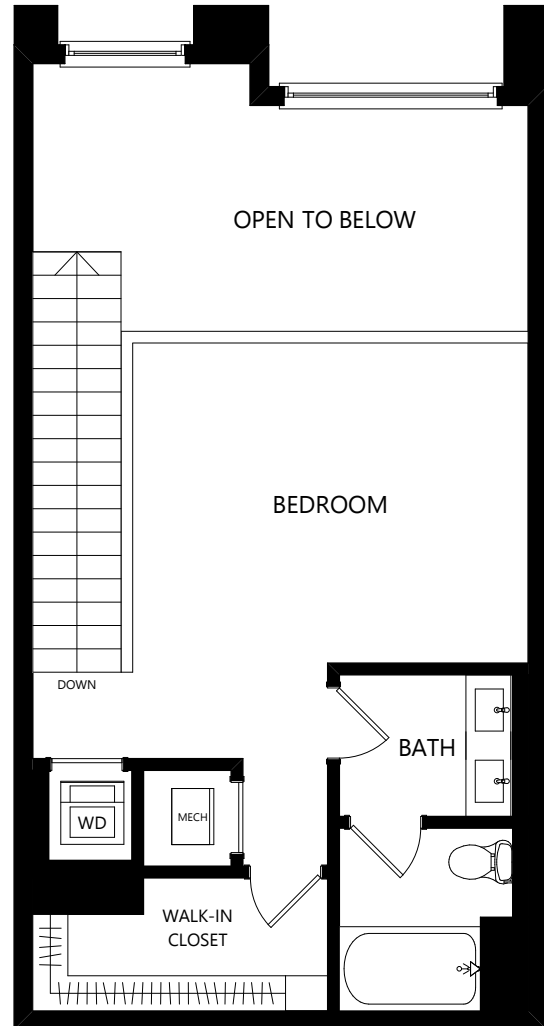

B3

1 BED / 1 BATH

953

SQ. FT.

THE WEDDINGTON

11058 Chandler Blvd. | Los Angeles, CA 91601

818-862-5067 | www.livetheweddington.com

Floorplans are artist's rendering. All dimensions are approximate. Actual product and specifications may vary in dimension or detail. Not all features are available in every apartment. Prices and availability are subject to change. Please see a representative for details.